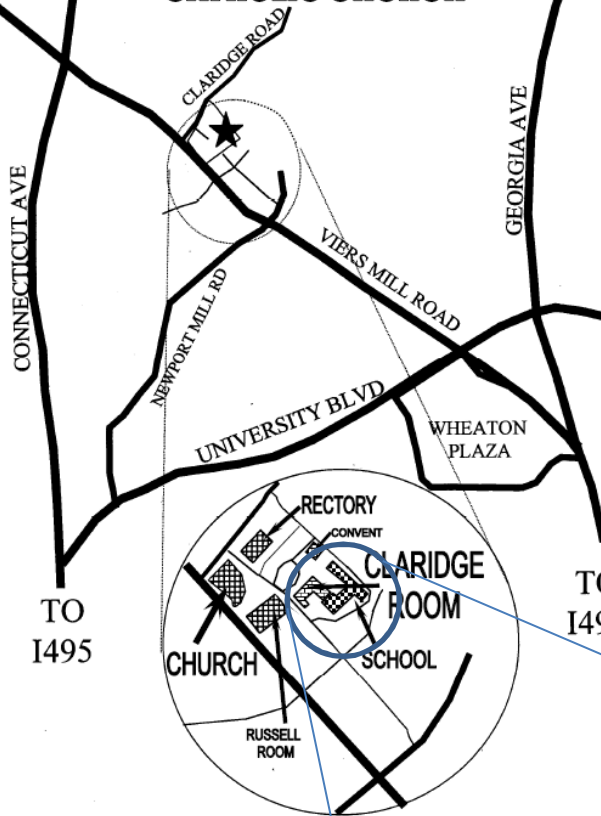

TO
ROCKVILLE
PIKE & I270

ST. CATHERINE LABOURE CATHOLIC CHURCH

TO I495 **St. Joseph Manyanet
Council #5567**

MONTHLY MEETINGS
Held on the 2nd and 4th

THURSDAYS

8:00PM

Room 11

St. Catherine Laboure School,
11811 Claridge Road
Wheaton MD 20902

Location for Second And Third Degrees
Saturday 1 March 2014